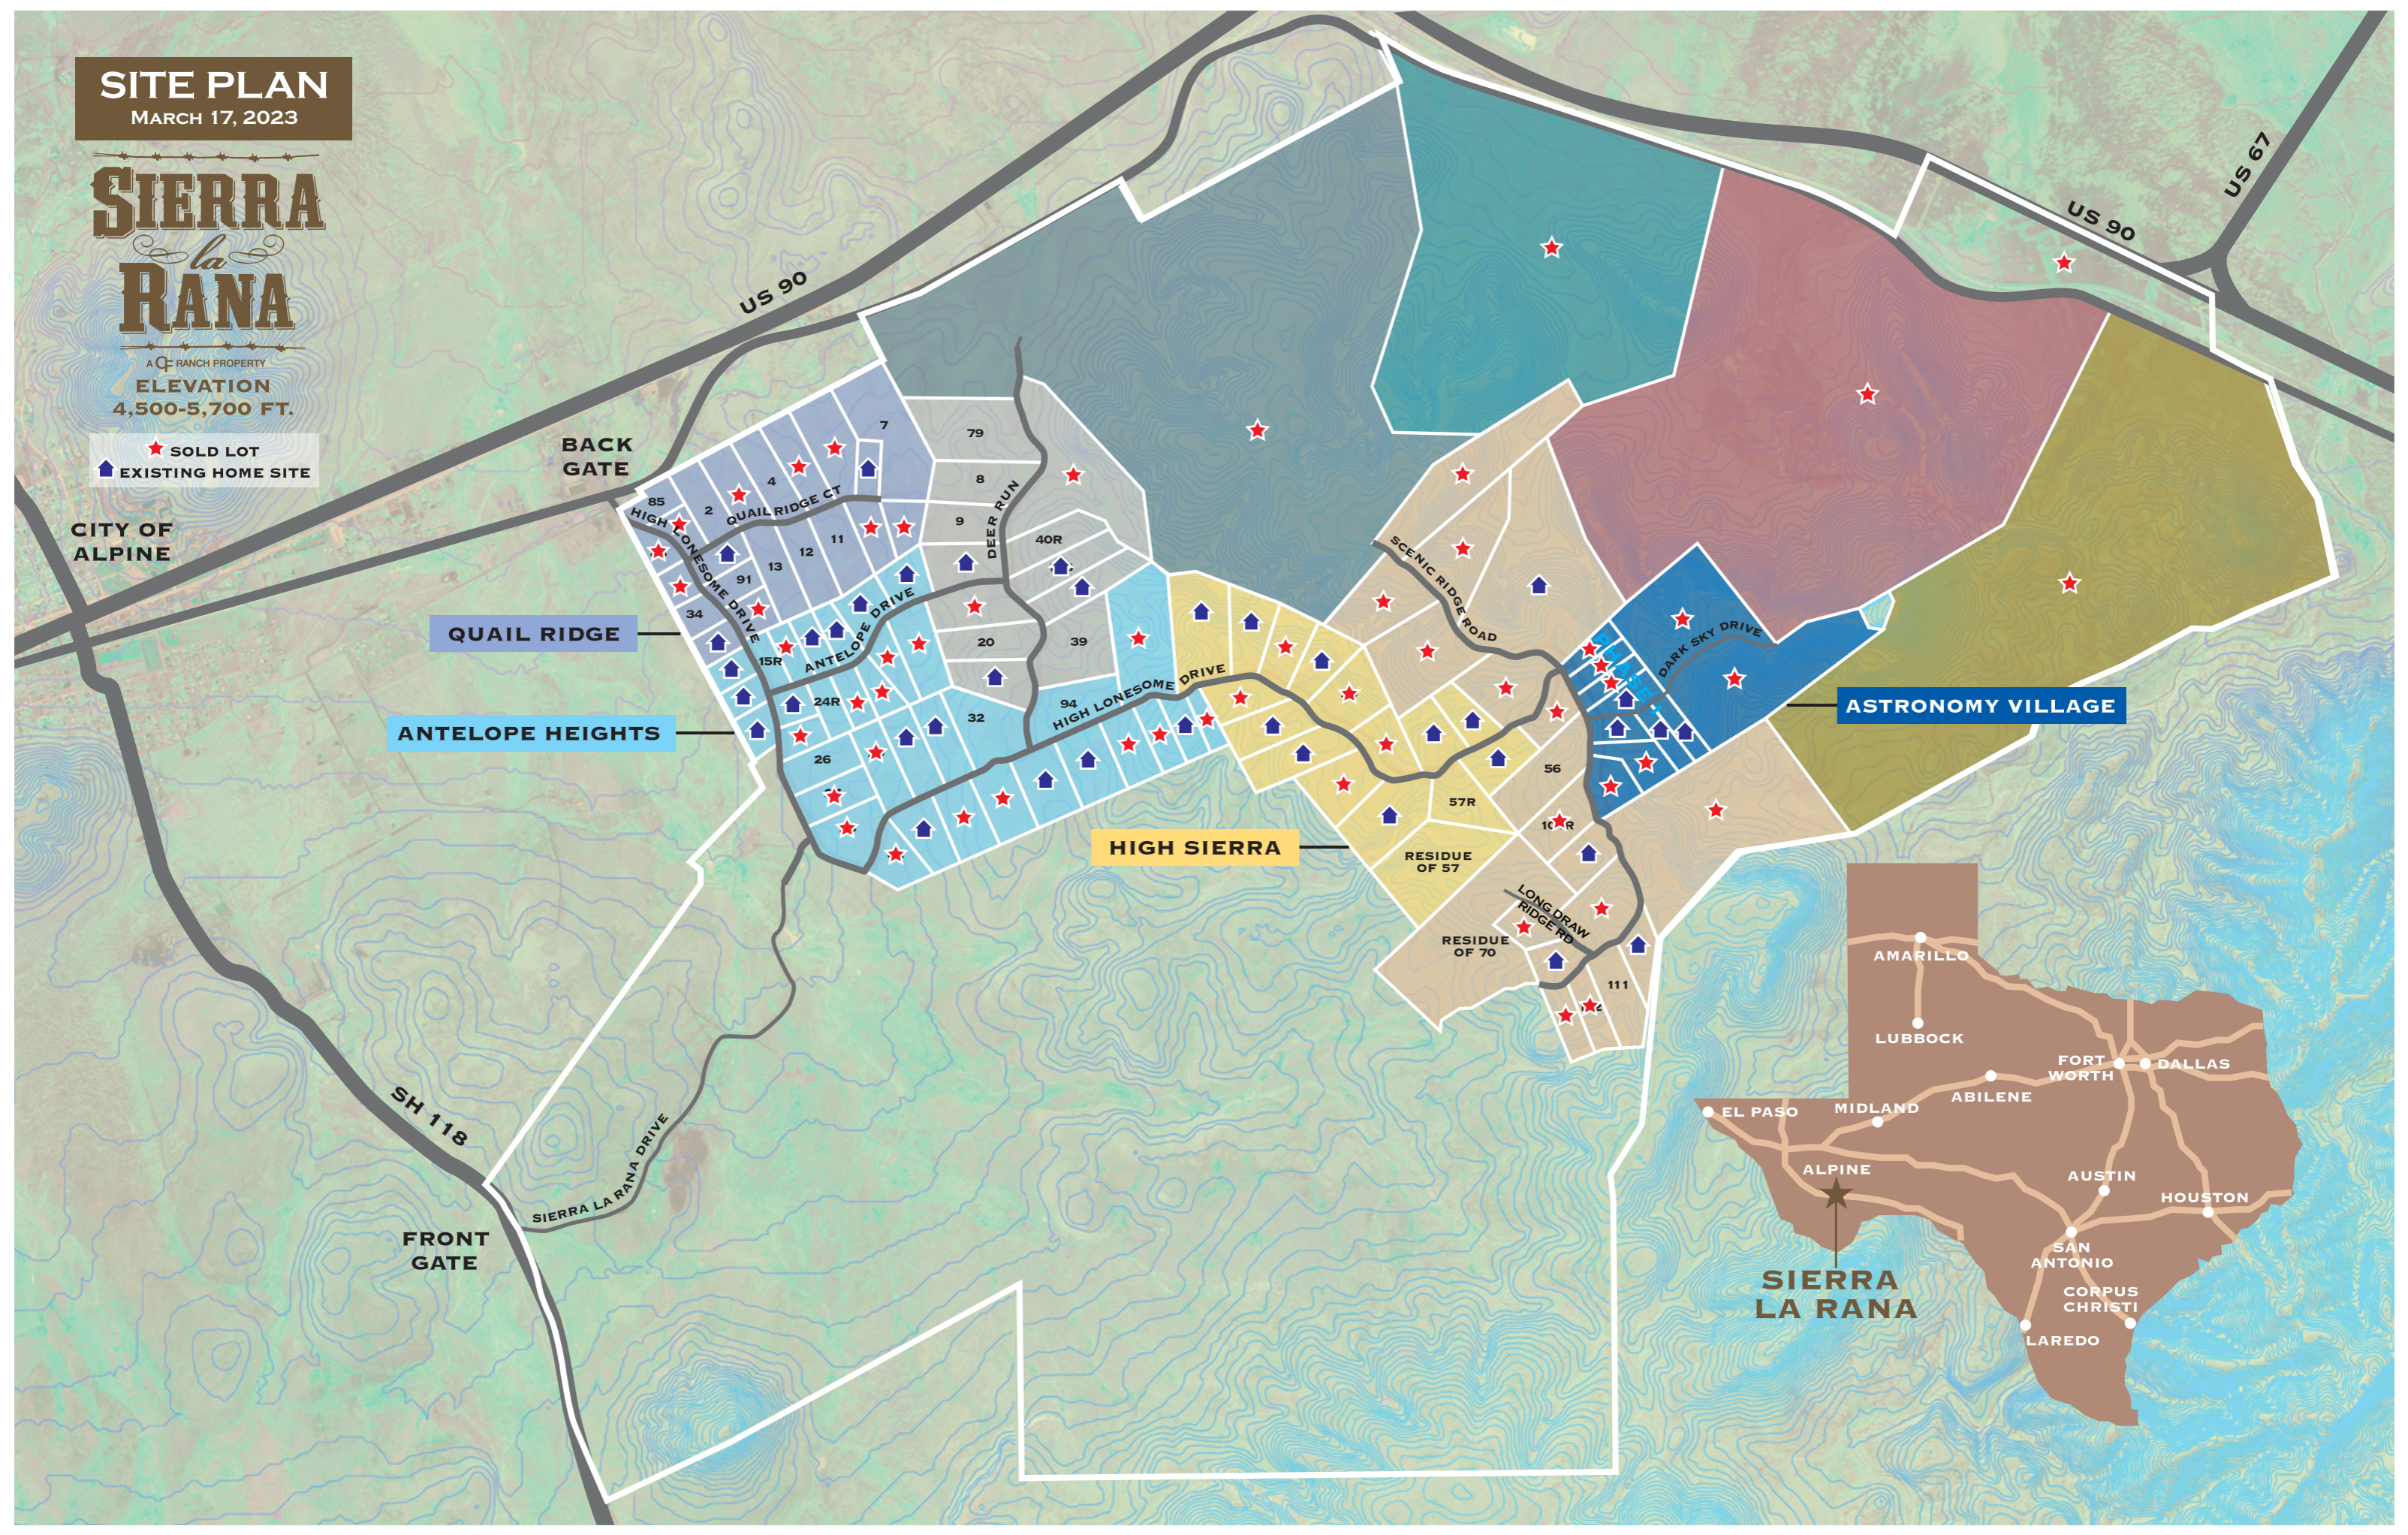

**SITE PLAN**  
MARCH 17, 2023

A C RANCH PROPERTY  
**ELEVATION**  
4,500-5,700 FT.

★ SOLD LOT  
▲ EXISTING HOME SITE

CITY OF ALPINE

ANTELOPE HEIGHTS

HIGH SIERRA

ASTRONOMY VILLAGE

**SIERRA**  
**LA RANA**